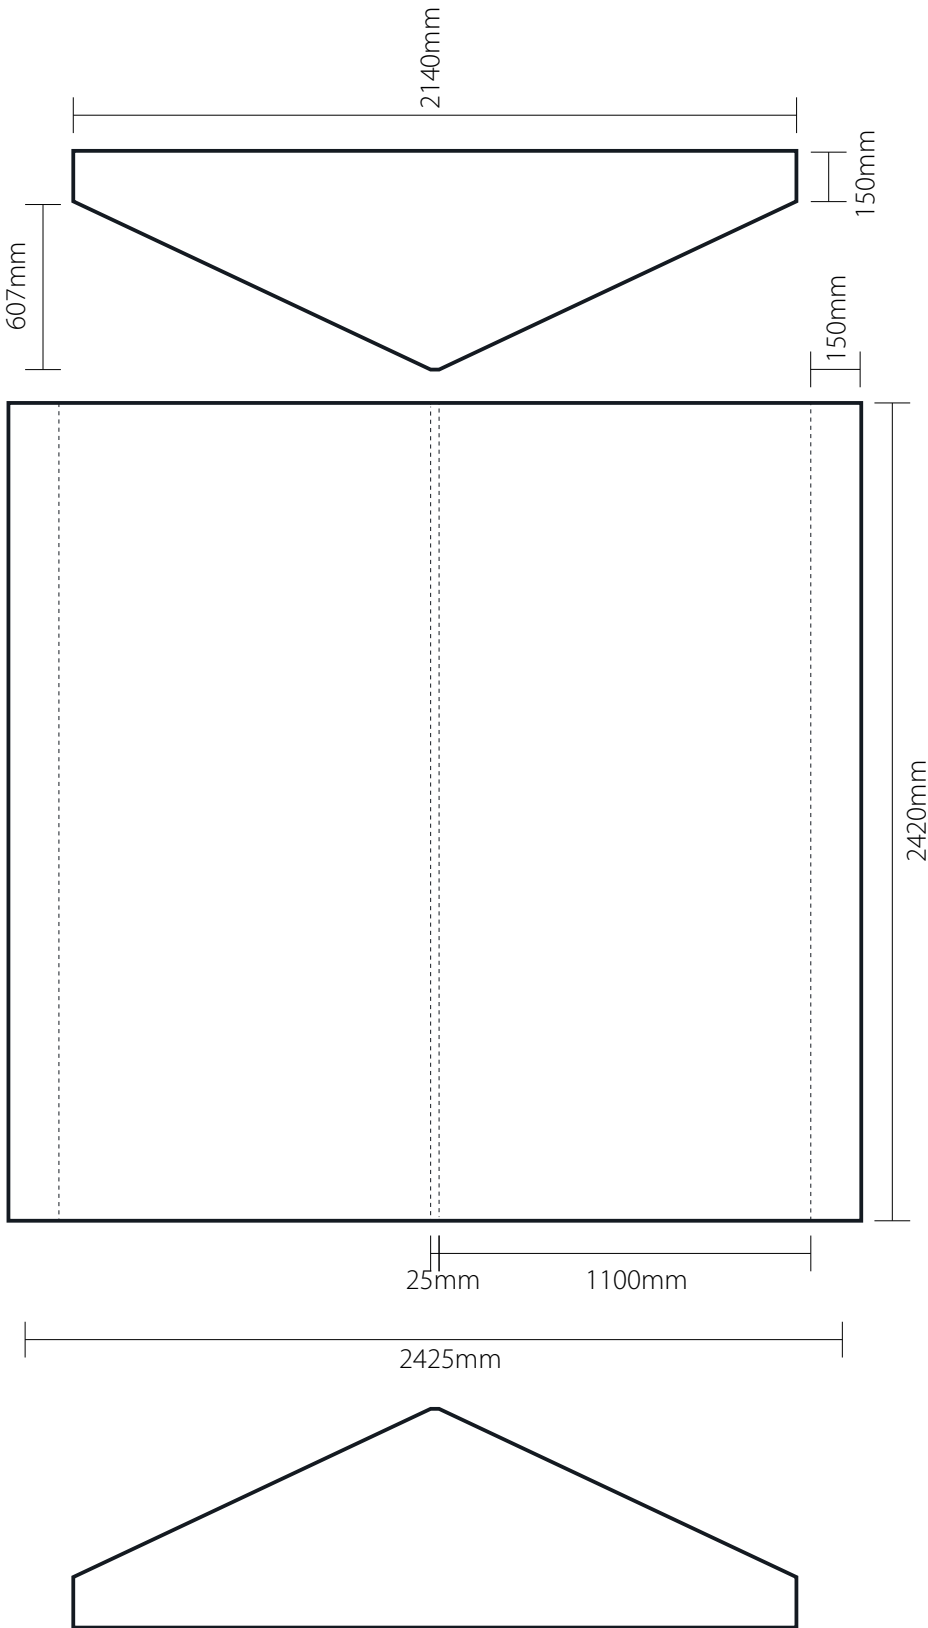

**DIGITAL PRINT TEMPLATE FOR BAKEWELL ELITE MARKET STALL**

Please note:  
All artwork is printed in CMYK colour space.  
Please convert all PMS or RGB artwork to an equivalent CMYK breakup.

Please be aware that slight colour variation may occur in the printing process from a monitor output. Place artwork in the designated layer of this document.

Rasterised artwork supplied at 300dpi to suit this template size is the minimum requirement for a high quality print.

**ROOF CANOPY**

**COUNTER SKIRT**