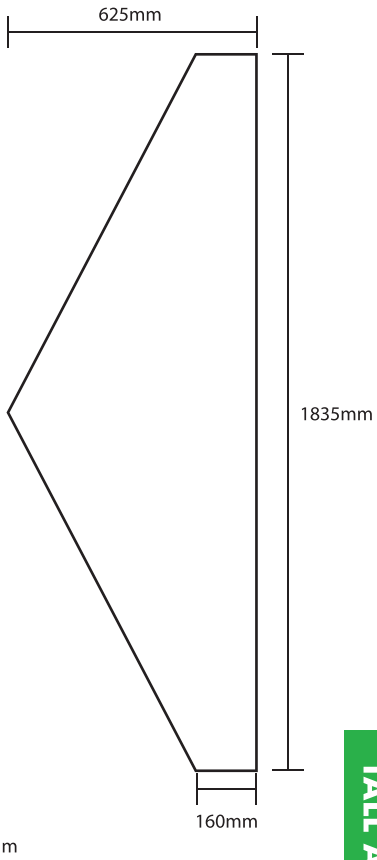

DIGITAL PRINT TEMPLATE FOR TANSLEY ELITE MARKET STALL

Please note:
All artwork is printed in CMYK colourspace.
Please convert all PMS or RGB artwork to an equivalent CMYK breakup.

Please be aware that slight colour variation may occur in the printing process from a printer's output. Place artwork in the designated layer of this document.

Rasterised artwork supplied at 300dpi to suit this template size is the minimum requirement for a high quality print.

ROOF CANOPY

TALL APEX

VELCRO TAB DETAIL

⋮⋮ INDICATES STITCH POINT

LONG VELCRO TAB

STANDARD VELCRO TAB

COUNTER SKIRT